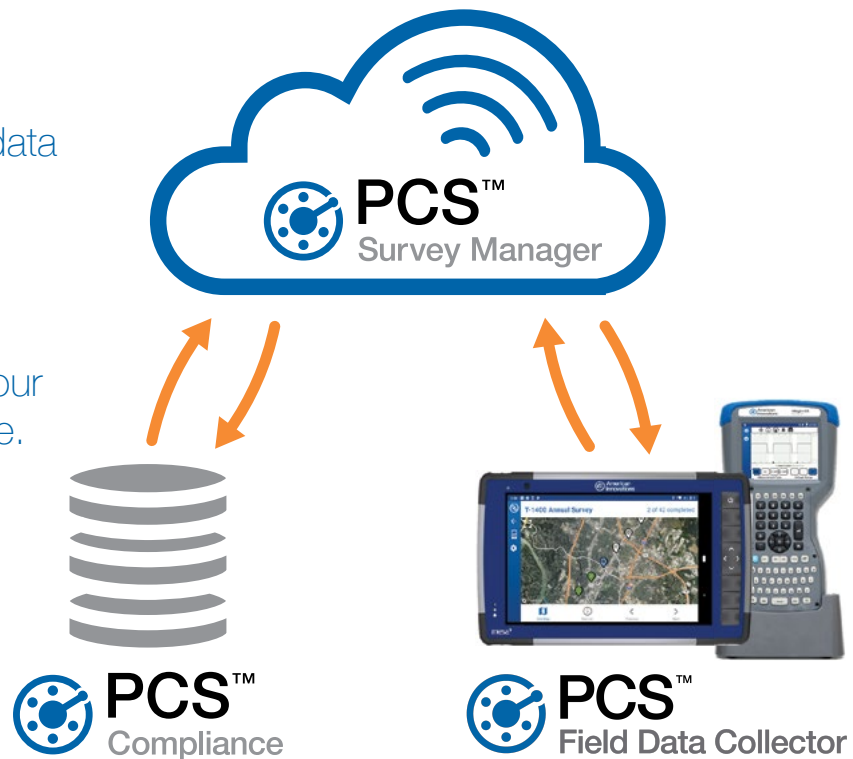

# Go Wireless to Manage Your Surveys

## PCS™ Wireless Sync

Cut the cord and increase your operational efficiency with NEW wireless sync for PCS™ Compliance, PCS™ Survey Manager and PCS Field Data Collector.

- ✓ Sync your cathodic protection field survey data in the cloud.
- ✓ Eliminate manual file transfers.
- ✓ Visualize and monitor your surveys in near-real time.

**Visualize** survey data and monitor survey status in near-real time—know who is working on what surveys and visualize survey progress.

**Verify** your field data before committing to compliance database of record.

### How are PCS and PCS Survey Manager connected?

PCS and PCS Survey Manager are connected via a customer-specific token configured by application administrators. Once the token is copied from PCS Survey Manager and pasted into the PCS options menu, the applications are connected and surveys can be sent to or received from the cloud.