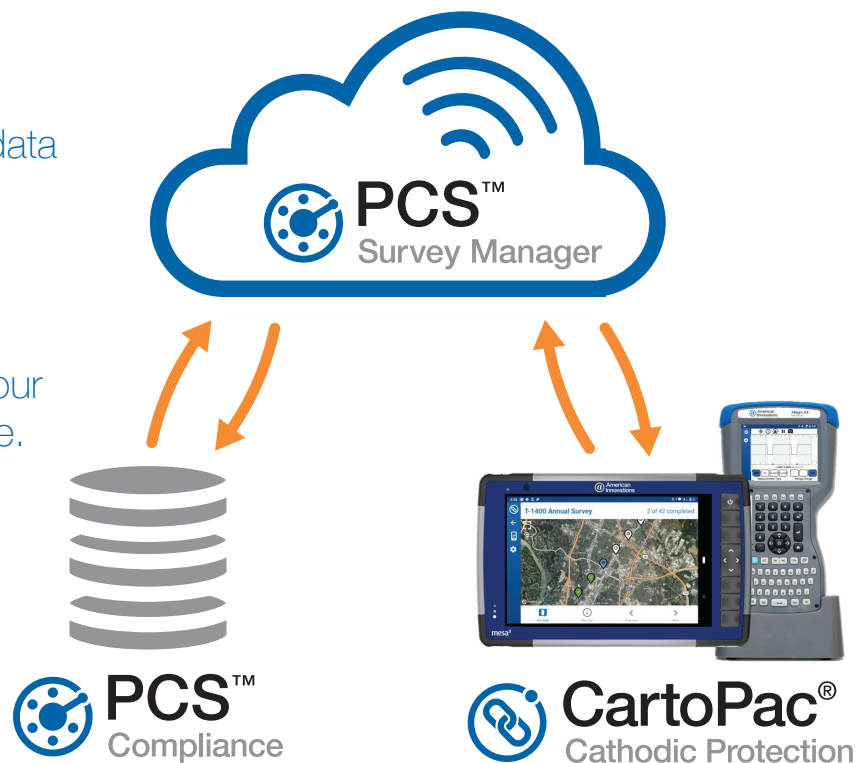

Go Wireless to Manage Your Surveys

PCS™ Wireless Sync

Cut the cord and increase your operational efficiency with NEW wireless sync for PCS™ Compliance, PCS™ Survey Manager and CartoPac® Cathodic Protection.

- ✓ Sync your cathodic protection field survey data in the cloud.
- ✓ Eliminate manual file transfers.
- ✓ Visualize and monitor your surveys in near-real time.

Sync PCS surveys securely to and from CartoPac Cathodic Protection software through American Innovations proprietary cloud integration technology. Eliminate the need to connect your field data PCs over USB or Bluetooth or do file-based transfers. PCS Wireless Sync works in both on-premise and virtualized PCS environments.

Visualize survey data and monitor survey status in near-real time—know who is working on what surveys and visualize survey progress.

Verify your field data before committing to compliance database of record.

Can I continue to use USB/legacy file transfer methods?

Yes, all previous and currently used forms of sending and receiving surveys remains available.

How do I access PCS Survey Manager?

You can access this web-based application on either Google Chrome or Microsoft Edge web browsers. Authorized users will get login credentials that grant them access to the application.